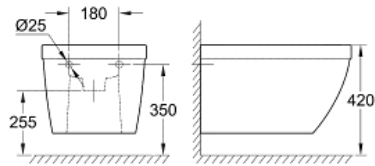

EURO CERAMIC
Wall hung bidet
MODEL # 3920800H

Pure Freude
an Wasser

GROHE

Product Description:

EURO CERAMIC
Wall hung bidet

Standard Specification:

1 hole punched
with overflow
including fixation set
vitreous China
fully skirted with invisible fixation
With **PureGuard** hygiene coating
(anti-stick coating and anti-bacterial glazing)