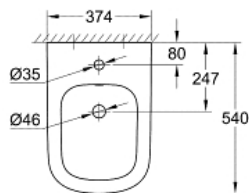

EURO CERAMIC
Wall hung bidet
MODEL # 3920800H

Pure Freude
an Wasser

GROHE

Product Description:

EURO CERAMIC
Wall hung bidet

Standard Specification:

1 hole punched
with overflow
including fixation set
vitreous China
fully skirted with invisible fixation
With **PureGuard** hygiene coating
(anti-stick coating and anti-bacterial glazing)