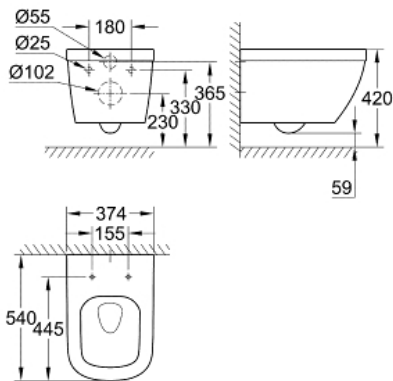

EURO CERAMIC
Wall hung WC

MODEL # 39328000

Pure Freude
an Wasser

GROHE

Product Description:

EURO CERAMIC
Wall hung WC

Standard Specification:

for concealed cistern
horizontal outlet
Triple Vortex
rimless
flush volume 3/5 l
including fixation set
vitreous China
fully skirted with invisible fixation
optional: **PureGuard** anti stick coating and anti bacterial
glazing (00H)