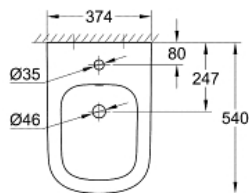

EURO CERAMIC
Wall hung bidet

MODEL # 39208000

Pure Freude
an Wasser

GROHE

Product Description:

EURO CERAMIC
Wall hung bidet

Standard Specification:

1 hole punched
with overflow
including fixation set
vitreous China
fully skirted with invisible fixation
optional: **PureGuard** anti stick coating and anti bacterial
glazing (00H)