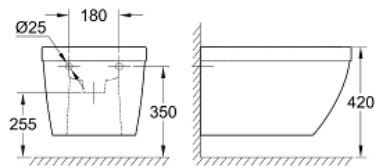

EURO CERAMIC
Wall hung bidet

MODEL # 39208000

Pure Freude
an Wasser

GROHE

Product Description:

EURO CERAMIC
Wall hung bidet

Standard Specification:

1 hole punched
with overflow
including fixation set
vitreous China
fully skirted with invisible fixation
optional: **PureGuard** anti stick coating and anti bacterial
glazing (00H)