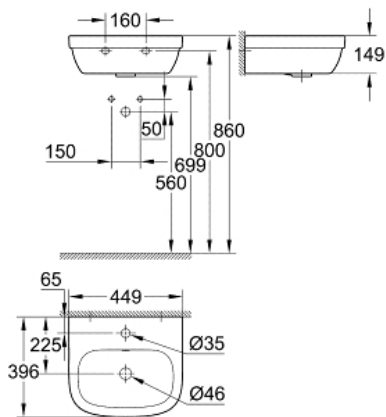

EURO CERAMIC  
Hand rinse basin 45

MODEL # 3932400H

Pure Freude  
an Wasser

GROHE

**Product Description:**

**EURO CERAMIC  
Hand rinse basin 45**

**Standard Specification:**

wall hung  
1 hole punched  
with overflow  
450 x 400 mm  
**wall fixings not included**  
vitreous China  
With **PureGuard** hygiene coating  
(anti-stick coating and anti-bacterial glazing)

**Color:**

□ 3932400H alpine white