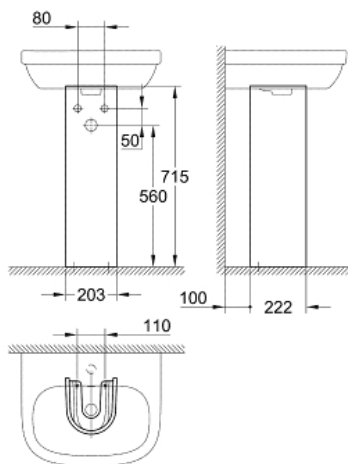

EURO CERAMIC  
Full pedestal for wash basin  
39230, 39335, 39336 and 39324  
MODEL # 39202000

*Pure Freude  
an Wasser*

**GROHE**  
WAVE

**Product Description:**

**EURO CERAMIC**

**Full pedestal for wash basin  
39230, 39335, 39336 and 39324**

**Standard Specification:**

invisible fixation set included

vitreous China

suitable for all GROHE wash basins except

39 324 000, 39 324 00H, 39 327000, 39 327 00H

**Color:**

□ 39202000 alpine white