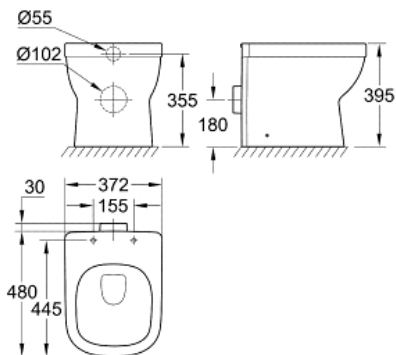

EURO CERAMIC
Floor standing WC

MODEL # 3932900H

Pure Freude
an Wasser

GROHE

Product Description:

EURO CERAMIC
Floor standing WC

Standard Specification:

universal trap for horizontal and vertical outlet
wash down
rimless
flush volume 3/5 l
including fixation set
vitreous China
fully skirted with invisible fixation
With **PureGuard** hygiene coating
(anti-stick coating and anti-bacterial glazing)

Color:

□ 3932900H alpine white