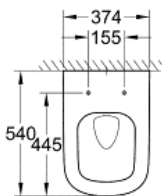

EURO CERAMIC
Floor standing back to wall WC
MODEL # 3933900H

Pure Freude
an Wasser

GROHE

Product Description:
EURO CERAMIC
Floor standing back to wall WC

Standard Specification:
horizontal outlet
back to wall
Triple Vortex
rimless
flush volume 3/5 l
including fixation set
vitreous China
fully skirted with invisible fixation
With **PureGuard** hygiene coating
(anti-stick coating and anti-bacterial glazing)