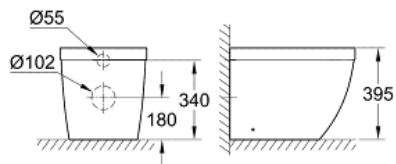

EURO CERAMIC
Floor standing back to wall WC
MODEL # 3933900H

Pure Freude
an Wasser

GROHE

Product Description:
EURO CERAMIC
Floor standing back to wall WC

Standard Specification:
horizontal outlet
back to wall
Triple Vortex
rimless
flush volume 3/5 l
including fixation set
vitreous China
fully skirted with invisible fixation
With **PureGuard** hygiene coating
(anti-stick coating and anti-bacterial glazing)