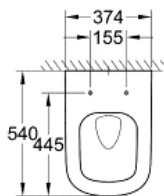

EURO CERAMIC  
Floor standing back to wall WC  
MODEL # 39339000

Pure Freude  
an Wasser

GROHE

**Product Description:**  
**EURO CERAMIC**  
**Floor standing back to wall WC**

**Standard Specification:**  
horizontal outlet  
back to wall  
Triple Vortex  
rimless  
flush volume 3/5 l  
including fixation set  
vitreous China  
fully skirted with invisible fixation  
optional: **PureGuard** anti stick coating and anti bacterial  
glazing (00H)