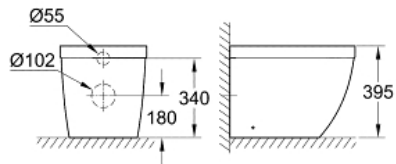

EURO CERAMIC  
Floor standing back to wall WC  
MODEL # 39339000

Pure Freude  
an Wasser

GROHE

**Product Description:**  
**EURO CERAMIC**  
**Floor standing back to wall WC**

**Standard Specification:**  
horizontal outlet  
back to wall  
Triple Vortex  
rimless  
flush volume 3/5 l  
including fixation set  
vitreous China  
fully skirted with invisible fixation  
optional: **PureGuard** anti stick coating and anti bacterial  
glazing (00H)