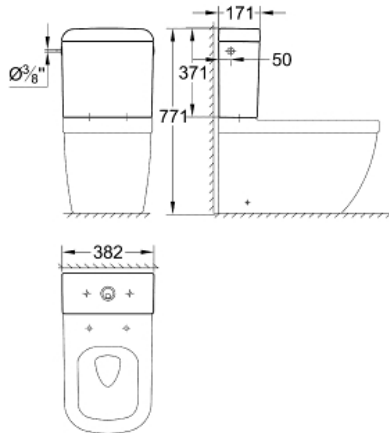

EURO CERAMIC
Exposed flushing cistern
MODEL # 39333000

Pure Freude
an Wasser

GROHE

Product Description:
EURO CERAMIC
Exposed flushing cistern

Standard Specification:
side or back inlet
for back inlet please order mounting set 49 522 000 (sold separately)
including flushing set with dual flush
including fixation set
vitreous China

Color:
□ 39333000 alpine white