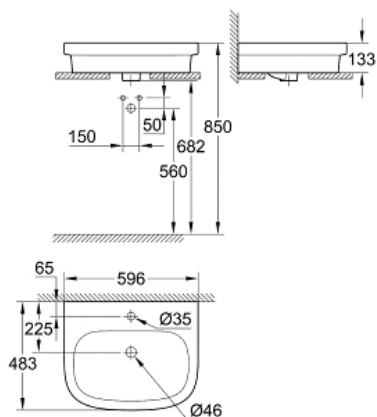

EURO CERAMIC
Counter top basin 60
MODEL # 3933700H

Pure Freude
an Wasser

GROHE

Product Description:
EURO CERAMIC
Counter top basin 60

Standard Specification:

1 hole punched
with overflow
600 x 480 mm

wall fixings not included