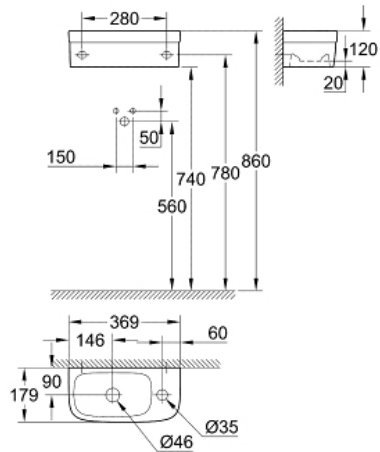

EURO CERAMIC  
Compact handrinse basin  
MODEL # 3932700H

Pure Freude  
an Wasser

GROHE

**Product Description:**  
EURO CERAMIC  
Compact handrinse basin

**Standard Specification:**  
wall hung  
1 hole punched  
with overflow  
370 x 180 mm  
**wall fixings not included**  
vitreous China  
no pedestals recommended  
With **PureGuard** hygiene coating  
(anti-stick coating and anti-bacterial glazing)

**Color:**  
□ 3932700H alpine white