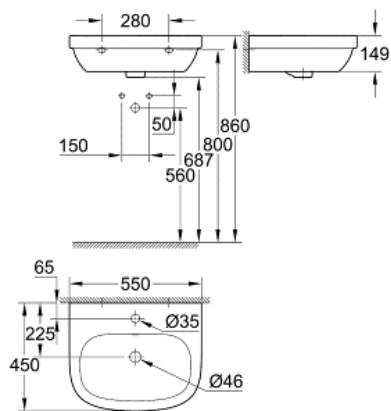

EURO CERAMIC  
Wash basin 55  
MODEL # 39336000

Pure Freude  
an Wasser

GROHE

**Product Description:**

**EURO CERAMIC  
Wash basin 55**

**Standard Specification:**

wall hung  
1 hole punched  
with overflow  
550 x 450 mm  
**wall fixings not included**  
vitreous China  
optional: **PureGuard** anti stick coating and anti bacterial  
glazing (00H)

**Color:**

□ 39336000 alpine white