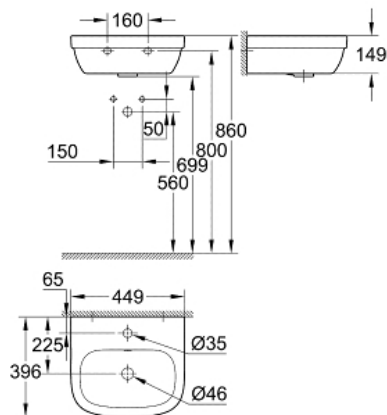

EURO CERAMIC  
Hand rinse basin 45

MODEL # 39324000

Pure Freude  
an Wasser

GROHE

**Product Description:**

**EURO CERAMIC  
Hand rinse basin 45**

**Standard Specification:**

wall hung  
1 hole punched  
with overflow  
450 x 400 mm  
**wall fixings not included**  
vitreous China  
optional: **PureGuard** anti stick coating and anti bacterial  
glazing (00H)

**Color:**

□ 39324000 alpine white