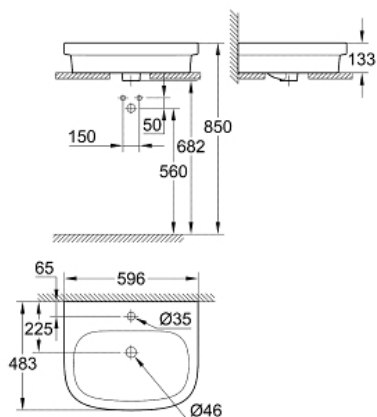

EURO CERAMIC
Counter top basin 60
MODEL # 39337000

Pure Freude
an Wasser

GROHE

Product Description:
EURO CERAMIC
Counter top basin 60

Standard Specification:

1 hole punched
with overflow
600 x 480 mm
wall fixings not included
including fixation set
vitreous China
optional: **PureGuard** anti stick coating and anti bacterial
glazing (00H)

Color:

□ 39337000 alpine white