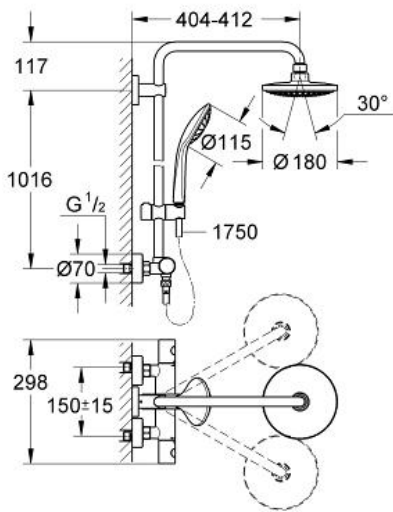

EUPHORIA 180
with thermostat for wall mounting
MODEL # 27420001

Pure Freude
an Wasser

Product Description:
EUPHORIA 180
with thermostat for wall mounting

Standard Specification:
horizontal swivable 390 mm projection shower arm
exposed thermostatic shower
with Aquadimmer function
Rain spray pattern
with ball joint, rotation angle $\pm 15^\circ$
hand shower Euphoria 110 Massage (27 221 000)
adjustable height via gliding element (12 140 000)
Silverflex shower hose 1750 mm (28 388 000)
GROHE TurboStat compact cartridge with wax thermoelement
GROHE DreamSpray perfect spray pattern
GROHE StarLight chrome finish
SpeedClean anti-limescale system
Inner WaterGuide for a longer life
Twistfree preventing the hose from twisting
optional upgrade: **GROHE EasyReach** tray (26 362)

Color:
 27420001 Chrome