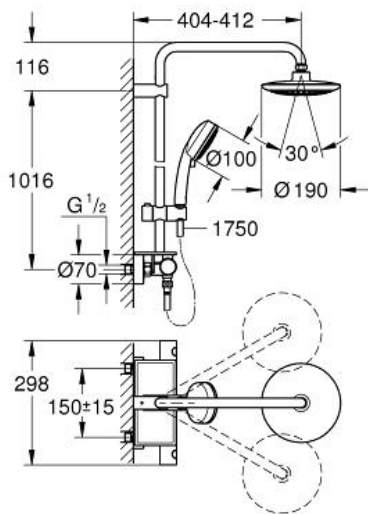

EUPHORIA SYSTEM 190
with thermostat for wall mounting
MODEL # 26249000

Pure Freude
an Wasser

GROHE

Product Description:
EUPHORIA SYSTEM 190
with thermostat for wall mounting

Standard Specification:
horizontal swivable 390 mm projection shower arm
exposed thermostatic shower
with Aquadimmer function
allows change between:
head shower 190 1 spray (27 370)
Rain
with ball joint
rotation angle $\pm 15^\circ$
hand shower 100 3 sprays: GROHE Rain O², Rain, Massage
(27 574001)
adjustable height via gliding element
GROHE EasyReach shower tray
Silverflex shower hose 1750 mm (28 388 000)
GROHE EcoJoy 9.5 l/min flow rate
GROHE EcoJoy technology for less water and perfect flow
GROHE TurboStat compact cartridge
with wax thermoelement
GROHE SafeStop safety button at 38°C
(calibration required)
GROHE SafeStop Plus optional temperature limiter at 43°C
included
GROHE DreamSpray perfect spray pattern
GROHE StarLight chrome finish
SpeedClean anti-limescale system
Inner WaterGuide for a longer life
Twistfree preventing the hose from twisting

Color:
 26249000 Chrome