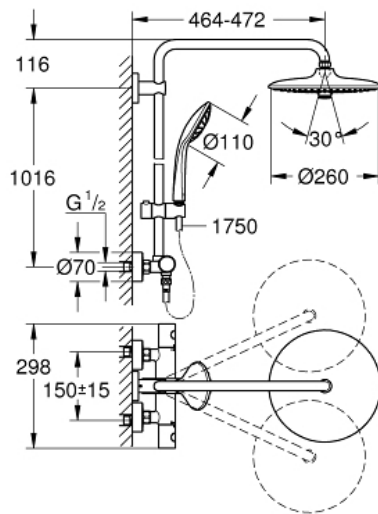

EUPHORIA SYSTEM 260  
with thermostat for wall mounting  
MODEL # 27615001

Pure Freude  
an Wasser

GROHE

**Product Description:**  
**EUPHORIA SYSTEM 260**  
**with thermostat for wall mounting**

**Standard Specification:**

Consisting of:  
horizontal swivable 450 mm projection shower arm  
**exposed thermostatic shower**  
with Aquadimmer function  
allows change between:  
head shower Euphoria 260 (26 457)  
3 spray patterns:  
Rain, SmartRain, Jet  
with ball joint  
rotation angle  $\pm 15^\circ$   
hand shower Euphoria 110 Massage  
(27 239 000)  
3 spray patterns:  
Rain, SmartRain, Massage  
adjustable height via gliding element  
Silverflex shower hose 1750 mm (28 388 000)  
**GROHE EcoJoy** 9.5 l/min flow limiter  
**GROHE TurboStat** compact cartridge  
with wax thermoelement  
**GROHE SafeStop** safety button at 38°C  
( calibration required )  
**GROHE SafeStop Plus** optional temperature limiter at 43°C  
included  
**GROHE DreamSpray** perfect spray pattern  
**GROHE StarLight** chrome finish  
**GROHE SprayDimmer** (Stepless  
flow rate reduction)  
**SpeedClean** anti-limescale system  
**Inner WaterGuide** for a longer life  
**Twistfree** preventing the hose from twisting  
min.recommended pressure 1 bar  
minimum flow rate 7 l/min.  
**min. recommended pressure 1 bar**  
optional upgrade: **GROHE EasyReach** tray (26 362)

**Color:**

□ 27615001 Chrome