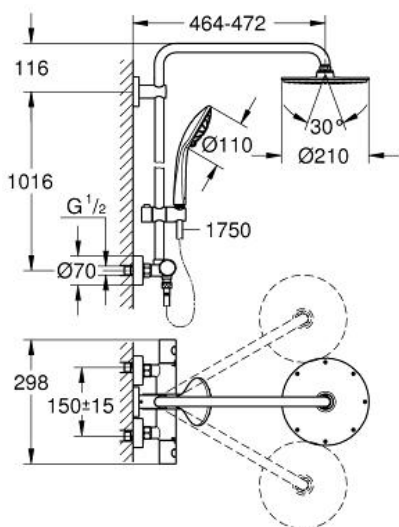

EUPHORIA SYSTEM 210
with thermostat for wall mounting
MODEL # 27964000

Pure Freude
an Wasser

GROHE

Product Description:
EUPHORIA SYSTEM 210
with thermostat for wall mounting

Standard Specification:
horizontal swivable 450 mm projection shower arm
exposed thermostatic shower
with Aquadimmer function
allows change between:
metal head shower Rainshower Cosmopolitan 210 (28 368 000)

Rain spray pattern
with ball joint
rotation angle $\pm 15^\circ$
hand shower Euphoria 110 Massage (27 221 000)
adjustable height via gliding element
Silverflex shower hose 1750 mm (28 388 000)

GROHE TurboStat compact cartridge
with wax thermoelement
GROHE SafeStop safety button at 38°C
(calibration required)
GROHE SafeStop Plus optional temperature limiter at 43°C
included

GROHE DreamSpray perfect spray pattern
GROHE StarLight chrome finish
SpeedClean anti-limescale system
Inner WaterGuide for a longer life
Twistfree preventing the hose from twisting
GROHE MetalGrip ergonomically shaped metal handles
minimum flow rate 7 l/min.
optional upgrade: **GROHE EasyReach** tray (26 362)

Color:
 27964000 Chrome