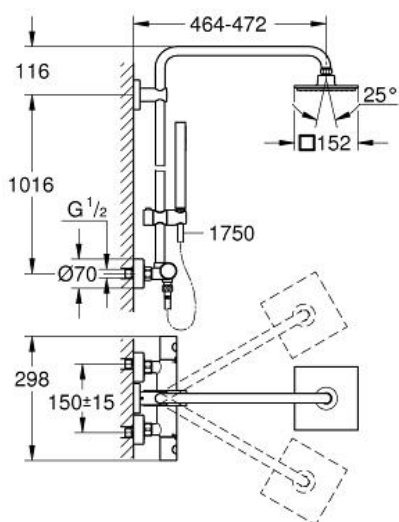

EUPHORIA SYSTEM 150

Shower system with thermostatic mixer for wall mounting

MODEL # 27932000

Pure Freude
an Wasser

GROHE

Product Description:

EUPHORIA SYSTEM 150

Shower system with thermostatic mixer for wall mounting

Standard Specification:

Consisting of:

horizontal swivable 450 mm projection shower arm

exposed thermostatic shower

with Aquadimmer function

allows change between:

head shower Euphoria Cube 150 (27 705 000)

Rain spray pattern

with ball joint

rotation angle $\pm 12^\circ$

hand shower Euphoria Cube Stick (27 698 000)

adjustable height via gliding element

Silverflex shower hose 1750 mm (28 388 000)

GROHE EcoJoy 9.5 l/min flow limiter

GROHE TurboStat compact cartridge

with wax thermoelement

GROHE SafeStop safety button at 38°C

(calibration required)

GROHE SafeStop Plus optional temperature limiter at 43°C

included

GROHE DreamSpray perfect spray pattern