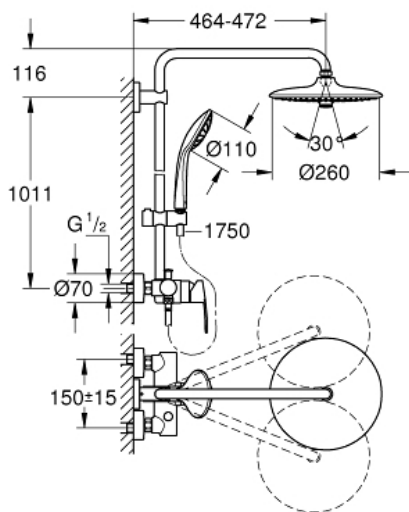

EUPHORIA SYSTEM 260
Shower system with single lever
for wall mounting

MODEL # 27473001

Pure Freude
an Wasser

GROHE

Product Description:

EUPHORIA SYSTEM 260

Shower system with single lever for wall mounting

Standard Specification:

Consisting of:

horizontal swivable 450 mm projection shower arm

exposed single-lever shower mixer

with diverter

allows change between:

head shower Euphoria 260 (26 457)

3 spray patterns:

Rain, SmartRain, Jet

with ball joint

rotation angle $\pm 15^\circ$

hand shower Euphoria 110 Massage

(27 239 000)

3 spray patterns:

Rain, SmartRain, Massage

adjustable height via gliding element

Silverflex shower hose 1750 mm (28 388 000)

Inner WaterGuide for a longer life

Twistfree preventing the hose from twisting

min.recommended pressure 1 bar

minimum flow rate 7 l/min.

min. recommended pressure 1 bar

Color:

□ 27473001 Chrome