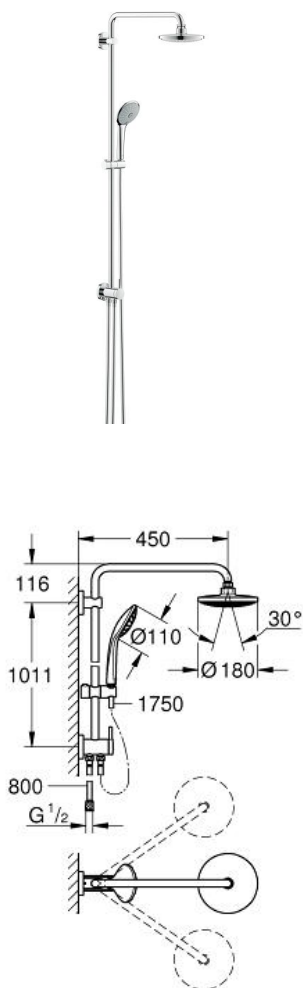

EUPHORIA SYSTEM 180

Shower system with diverter for wall mounting

MODEL # 27421001

Pure Freude
an Wasser

GROHE

Product Description:
EUPHORIA SYSTEM 180
 Shower system with diverter
 for wall mounting

Standard Specification:
 horizontal swivable 450 mm projection shower arm
 change between hand and head shower
 by using the diverter
 head shower Euphoria Cosmopolitan
 (27 492 000), Rain spray pattern
 with ball joint, rotation angle $\pm 15^\circ$
 hand shower Euphoria 110 Massage
 (27 239 000)
 adjustable height via gliding element
 Silverflex shower hose 1750 mm (28 388 000)
 connection to water supply with 1/2"-thread of
 the 800 mm shower hose to faucet / wall union
GROHE EcoJoy 9.5 l/min flow limiter
GROHE DreamSpray perfect spray pattern
GROHE StarLight chrome finish
SpeedClean anti-limescale system
Twistfree preventing the hose from twisting
Inner WaterGuide for a longer life

Color:
 27421001 Chrome