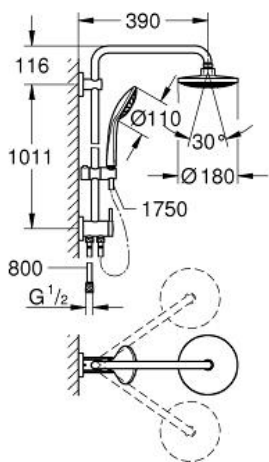

## Shower system with diverter for wall mounting

MODEL # 27297001

Pure Freude  
an Wasser

**GROHE**

**Product Description:**  
**EUPHORIA SYSTEM 180**  
 Shower system with diverter  
 for wall mounting

**Standard Specification:**  
 horizontal swivable 390 mm projection shower arm  
 change between hand and head shower  
 by using the diverter  
 head shower Euphoria Cosmopolitan  
 (27 492 000), Rain spray pattern  
 with ball joint, rotation angle  $\pm 15^\circ$   
 hand shower Euphoria 110 Massage  
 (27 239 000)  
 adjustable height via gliding element  
 (12 140 000)  
 Silverflex shower hose 1750 mm (28 388 000)  
 connection to water supply with 1/2"-thread of  
 the 800 mm shower hose to faucet / wall union  
**GROHE EcoJoy** 9.5 l/min flow limiter  
**GROHE DreamSpray** perfect spray pattern  
**GROHE StarLight** chrome finish  
**SpeedClean** anti-limescale system  
**Twistfree** preventing the hose from twisting  
**Inner WaterGuide** for a longer life

**Color:**  
 27297001 Chrome