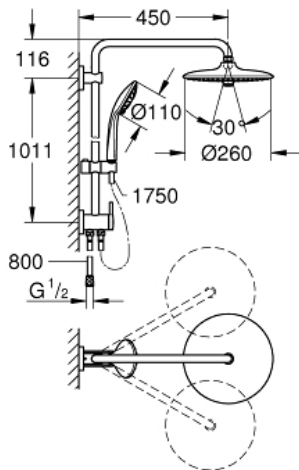

EUPHORIA SYSTEM 260
Shower system with diverter for
wall mounting

MODEL # 27421002

Pure Freude
an Wasser

GROHE

Product Description:
EUPHORIA SYSTEM 260
Shower system with diverter
for wall mounting

Standard Specification:

Consisting of:

horizontal swivable 450 mm projection shower arm
change between hand and head shower

by using the diverter

head shower Euphoria 260 (26 457)

3 spray patterns:

Rain, SmartRain, Jet

with ball joint

rotation angle $\pm 15^\circ$

hand shower Euphoria 110 Massage

(27 239 000)

3 spray patterns:

Rain, SmartRain, Massage

adjustable height via gliding element

Silverflex shower hose 1750 mm (28 388 000)

Silverflex shower hose 800 mm

connection to water supply with 1/2"-thread of
the 800 mm shower hose to faucet / wall union

GROHE EcoJoy 9.5 l/min flow limiter

GROHE DreamSpray perfect spray pattern

GROHE StarLight chrome finish

GROHE SprayDimmer (Stepless