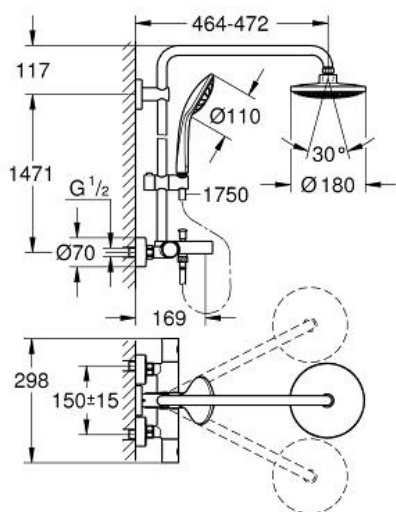

EUPHORIA SYSTEM 180
Shower system with bath
thermostat for wall mounting

MODEL # 27475000

Pure Freude
an Wasser

GROHE

Product Description:

EUPHORIA SYSTEM 180

Shower system with bath thermostat for wall mounting

Standard Specification:

horizontal swivable 450 mm projection shower arm

allows change between:

head shower Euphoria Cosmopolitan

(27 492 000)

chrome plated spray plate

Rain spray pattern

with ball joint, rotation angle $\pm 15^\circ$

bath inlet

separate diverter for hand shower

Euphoria 110 Massage (27 239 000)

adjustable height via gliding element

Silverflex shower hose 1750 mm (28 388 000)

GROHE EcoJoy 9.5 l/min flow limiter

GROHE TurboStat compact cartridge