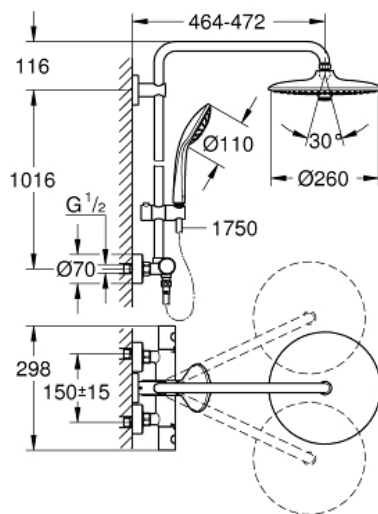

EUPHORIA SYSTEM 260
with thermostat for wall mounting
MODEL # 27296002

Pure Freude
an Wasser

GROHE

Product Description:
EUPHORIA SYSTEM 260
with thermostat for wall mounting

Standard Specification:

Consisting of:
horizontal swivable 450 mm projection shower arm
exposed thermostatic shower
with Aquadimmer function
allows change between:
head shower Euphoria 260 (26 455)
3 spray patterns:
Rain, SmartRain, Jet
with ball joint
rotation angle $\pm 15^\circ$
hand shower Euphoria 110 Massage
(27 221 000)
3 spray patterns:
Rain, SmartRain, Massage
adjustable height via gliding element
Silverflex shower hose 1750 mm (28 388 000)
GROHE TurboStat compact cartridge
with wax thermoelement
GROHE SafeStop safety button at 38°C
(calibration required)
GROHE SafeStop Plus optional temperature limiter at 43°C
included
GROHE DreamSpray perfect spray pattern
GROHE StarLight chrome finish
GROHE SprayDimmer (Stepless
flow rate reduction)
SpeedClean anti-limescale system
Inner WaterGuide for a longer life
Twistfree preventing the hose from twisting
min.recommended pressure 1 bar
minimum flow rate 7 l/min.
min. recommended pressure 1 bar
optional upgrade: **GROHE EasyReach** tray (26 362)

Color:

□ 27296002 Chrome