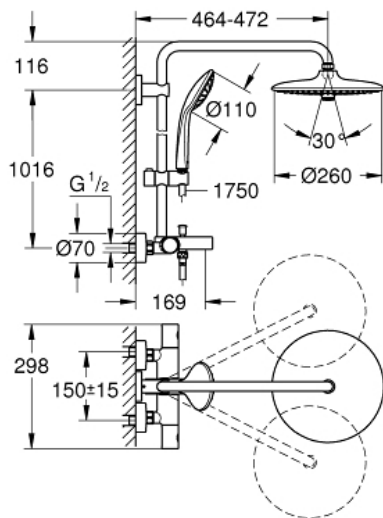

EUPHORIA SYSTEM 260  
Shower system with bath  
thermostat for wall mounting

MODEL # 26114001

Pure Freude  
an Wasser

GROHE

**Product Description:**

**EUPHORIA SYSTEM 260**

**Shower system with bath thermostat for wall mounting**

**Standard Specification:**

Consisting of:

horizontal swivable 450 mm projection shower arm

**exposed thermostatic shower**

with Aquadimmer function

allows change between:

head shower Euphoria 260 (26 455)

3 spray patterns:

Rain, SmartRain, Massage

adjustable height via gliding element

Silverflex shower hose 1750 mm (28 388 000)

distance between thermostat and upper bracket: 1016 mm

**GROHE TurboStat** compact cartridge

with wax thermoelement

minimum flow rate 7 l/min.

**min. recommended pressure 1 bar**

**Color:**

□ 26114001 Chrome