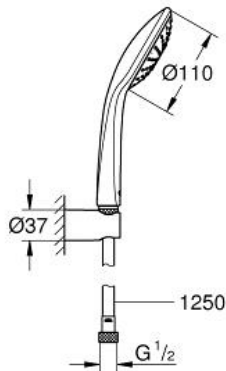

EUPHORIA 110 MONO
Wall holder set 1 spray

MODEL # 27354000

Pure Freude
an Wasser

GROHE

Product Description:
EUPHORIA 110 MONO
Wall holder set 1 spray

Standard Specification:
wall shower holder (27 056 000)
Silverflex shower hose 1250 mm (28 362)
GROHE DreamSpray perfect spray pattern
GROHE StarLight chrome finish
SpeedClean anti-limescale system
Inner WaterGuide for a longer life
Twistfree preventing the hose from twisting
suitable for instantaneous heater
min. recommended pressure 1 bar

Color:
 27354000 Chrome