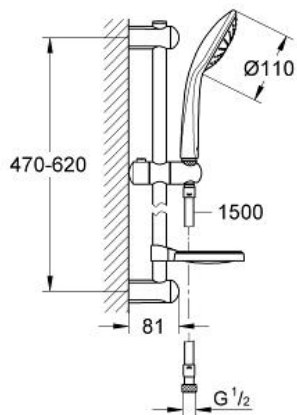

EUPHORIA 110 MONO  
Shower rail set 1 spray

MODEL # 27256001

Pure Freude  
an Wasser

GROHE

**Product Description:**  
EUPHORIA 110 MONO  
Shower rail set 1 spray

**Standard Specification:**

hand shower Mono (27 224 000)  
shower rail, 600 mm (27 499 000)  
shower hose 1500 mm (28 161)  
soap dish