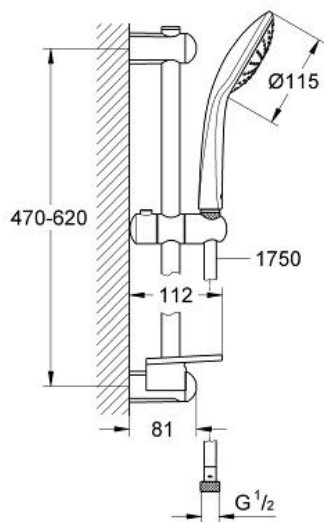

EUPHORIA 110 MONO Shower rail set 1 spray

MODEL # 27266001

Pure Freude
an Wasser

GROHE

Product Description:
EUPHORIA 110 MONO
Shower rail set 1 spray

Standard Specification:

Consisting of:

Handshower mono (27 265 000)

shower rail, 600 mm (27 499 000)

Silverflex shower hose 1750 mm (28 388 000)

GROHE EasyReach tray (27 596)

GROHE DreamSpray perfect spray pattern

GROHE StarLight chrome finish

GROHE QuickFix (upper bracket adjustable to adapt to existing holes)

SpeedClean anti-limescale system

Inner WaterGuide for a longer life

Twistfree preventing the hose from twisting

suitable for instantaneous heater

min. recommended pressure 1 bar

Color:

□ 27266001 Chrome