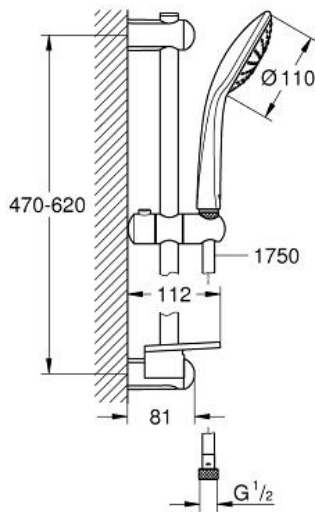

EUPHORIA 110 MONO Shower rail set 1 spray

MODEL # 2726600E

Pure Freude
an Wasser

Product Description:
EUPHORIA 110 MONO
Shower rail set 1 spray

Standard Specification:

Consisting of:

hand shower Euphoria 110 (27 265 00E), 1 spray, 5.7 l/min
shower rail, 600 mm (27 499 000)

Silverflex shower hose 1750 mm (28 388 000)

GROHE EasyReach tray

GROHE EcoJoy 5.7 l/min. flow limiter

GROHE DreamSpray perfect spray pattern

GROHE StarLight chrome finish

GROHE QuickFix (upper bracket adjustable to adapt to existing holes)

SpeedClean anti-limescale system

Inner WaterGuide for a longer life

Twistfree preventing the hose from twisting

suitable for instantaneous heater

min. recommended pressure 1 bar

Color:

2726600E Chrome