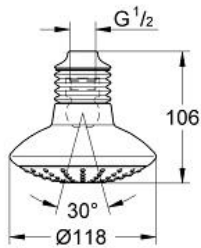

EUPHORIA 110 MONO
Head shower 1 spray
MODEL # 27545000

Pure Freude
an Wasser

GROHE
WAVE

Product Description:
EUPHORIA 110 MONO
Head shower 1 spray

Standard Specification:

Rain

GROHE DreamSpray perfect spray pattern

GROHE EcoJoy technology for less water and perfect flow

GROHE EcoJoy 9.5 l/min flow rate

GROHE StarLight chrome finish

SpeedClean anti-limescale system
bellows

connection thread 1/2"

suitable for instantaneous heater