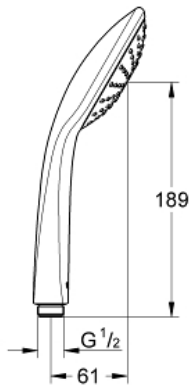

EUPHORIA 110 MONO Hand shower 1 spray

MODEL # 2726500E

Pure Freude
an Wasser

GROHE

Product Description:
EUPHORIA 110 MONO
Hand shower 1 spray

Standard Specification:

Rain

GROHE EcoJoy 5.7 l/min. flow limiter

GROHE DreamSpray perfect spray pattern

GROHE StarLight chrome finish

SpeedClean anti-limescale system

Inner WaterGuide for a longer life

Universal Mounting System. Fits all

standard shower hoses

suitable for instantaneous heater

min. recommended pressure 1 bar

Color:

□ 2726500E Chrome