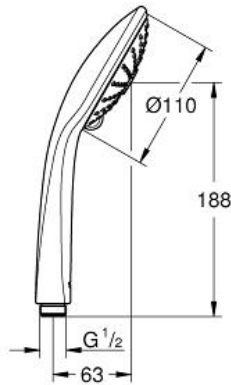

EUPHORIA 110 MASSAGE

Hand shower 3 sprays

MODEL # 27239000

Pure Freude
an Wasser

Product Description:
EUPHORIA 110 MASSAGE
Hand shower 3 sprays

Standard Specification:
Rain, Massage, SmartRain
GROHE EcoJoy 9.5 l/min flow limiter
GROHE SprayDimmer (Stepless flow rate reduction)
GROHE StarLight chrome finish
SpeedClean anti-limescale system
Inner WaterGuide for a longer life
Universal Mounting System. Fits all standard shower hoses

Color:
 27239000 Chrome