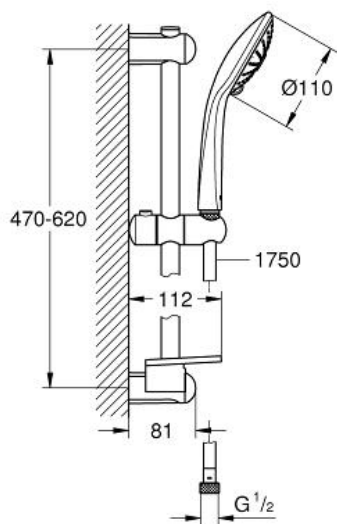

EUPHORIA 110 MASSAGE Shower rail set 3 sprays

MODEL # 27231001

Pure Freude
an Wasser

GROHE

Product Description:
EUPHORIA 110 MASSAGE
Shower rail set 3 sprays

Standard Specification:
hand shower Massage (27 221 000)
shower rail, 600 mm (27 499 000)
Silverflex shower hose 1750 mm (28 388 000)
GROHE EasyReach tray (27 596)
GROHE DreamSpray perfect spray pattern
GROHE SprayDimmer (Stepless
flow rate reduction)
GROHE StarLight chrome finish
GROHE QuickFix (upper bracket adjustable to adapt to
existing holes)
SpeedClean anti-limescale system
Inner WaterGuide for a longer life
Twistfree preventing the hose from twisting
suitable for instantaneous heater

Color:
□ 27231001 Chrome