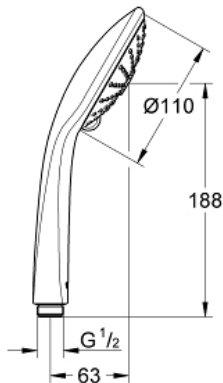

EUPHORIA 110 MASSAGE

Hand shower 3 sprays

MODEL # 27221000

Pure Freude
an Wasser

Product Description:
EUPHORIA 110 MASSAGE
Hand shower 3 sprays

Standard Specification:
Rain, Massage, SmartRain
GROHE SprayDimmer (Stepless flow rate reduction)
GROHE StarLight chrome finish
SpeedClean anti-limescale system
Inner WaterGuide for a longer life

Color:
□ 27221000 Chrome