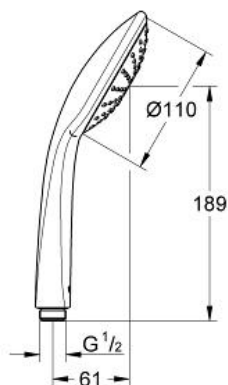

# EUPHORIA 110 MONO Hand shower 1 spray

MODEL # 27265000

Pure Freude  
an Wasser

**GROHE**

**Product Description:**  
EUPHORIA 110 MONO  
Hand shower 1 spray

**Standard Specification:**

Rain

**GROHE DreamSpray** perfect spray pattern

**GROHE StarLight** chrome finish

**SpeedClean** anti-limescale system

**Inner WaterGuide** for a longer life

Universal Mounting System. Fits all  
standard shower hoses

**suitable for instantaneous heater**

**min. recommended pressure 1 bar**

**Color:**

□ 27265000 Chrome