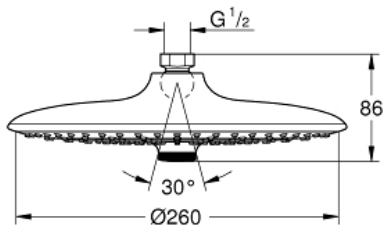

EUPHORIA 260  
Head shower 3 sprays  
MODEL # 26457EN0

Pure Freude  
an Wasser

**GROHE**

**Product Description:**  
**EUPHORIA 260**  
**Head shower 3 sprays**

**Standard Specification:**

Rain, SmartRain, Jet

Ø 260 mm

Ball joint +/- 15° rotatable  
connection thread 1/2"

**GROHE EcoJoy** 9.5 l/min flow limiter

**GROHE DreamSpray** perfect spray pattern

**GROHE StarLight** finish

**SpeedClean** anti-limescale system

**Inner WaterGuide** for a longer life

**suitable for instantaneous heater**  
**min. recommended pressure 1 bar**

**Color:**

□ 26457EN0 brushed nickel