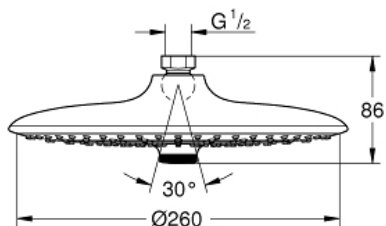

EUPHORIA 260
Head shower 3 sprays
MODEL # 26457000

Pure Freude
an Wasser

GROHE

Product Description:
EUPHORIA 260
Head shower 3 sprays

Standard Specification:

Rain, SmartRain, Jet

Ø 260 mm

Ball joint +/- 15° rotatable
connection thread 1/2"

GROHE EcoJoy 9.5 l/min flow limiter

GROHE DreamSpray perfect spray pattern

GROHE StarLight chrome finish

SpeedClean anti-limescale system

Inner WaterGuide for a longer life

suitable for instantaneous heater
min. recommended pressure 1 bar