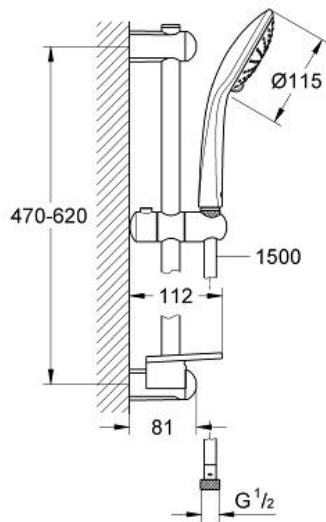

EUPHORIA 110 DUO
Shower rail set 2 sprays

MODEL # 27242001

Pure Freude
an Wasser

GROHE

Product Description:
EUPHORIA 110 DUO
Shower rail set 2 sprays

Standard Specification:

Consisting of:

shower rail, 600 mm (27 499 000)

Silverflex shower hose 1750 mm (28 388 000)

GROHE EasyReach tray (27 596)

GROHE EcoJoy 9.5 l/min flow limiter

GROHE DreamSpray perfect spray pattern

GROHE SprayDimmer (Stepless
flow rate reduction)

GROHE StarLight chrome finish

GROHE QuickFix (upper bracket adjustable to adapt to
existing holes)

SpeedClean anti-limescale system

Inner WaterGuide for a longer life

Twistfree preventing the hose from twisting

suitable for instantaneous heater
min. recommended pressure 1 bar

Color:

□ 27242001 Chrome