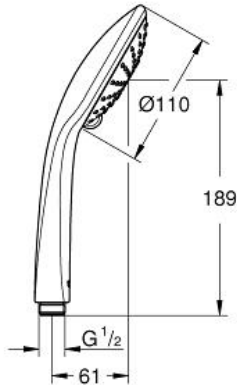

EUPHORIA 110 DUO
Hand shower 2 sprays
MODEL # 27238000

Pure Freude
an Wasser

Product Description:
EUPHORIA 110 DUO
Hand shower 2 sprays

Standard Specification:

Rain, SmartRain

GROHE EcoJoy 9.5 l/min flow limiter

GROHE DreamSpray perfect spray pattern

GROHE SprayDimmer (Stepless flow rate reduction)

GROHE StarLight chrome finish

SpeedClean anti-limescale system

Inner WaterGuide for a longer life
Universal Mounting System. Fits all standard shower hoses

suitable for instantaneous heater
min. recommended pressure 1 bar

Color:

□ 27238000 Chrome