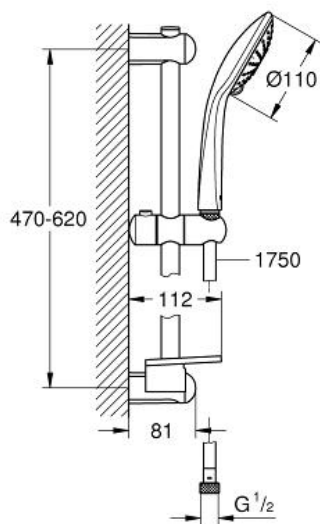

EUPHORIA 110 DUO  
Shower rail set 2 sprays

MODEL # 27230001

Pure Freude  
an Wasser

GROHE

**Product Description:**  
EUPHORIA 110 DUO  
Shower rail set 2 sprays

**Standard Specification:**  
hand shower Duo (27 220 000)  
shower rail, 600 mm (27 499 000)  
Silverflex shower hose 1750 mm (28 388 000)  
**GROHE EasyReach** tray (27 596)  
**GROHE DreamSpray** perfect spray pattern  
**GROHE SprayDimmer** (Stepless  
flow rate reduction)  
**GROHE StarLight** chrome finish  
**GROHE QuickFix** (upper bracket adjustable to adapt to  
existing holes)  
**SpeedClean** anti-limescale system  
**Inner WaterGuide** for a longer life  
**Twistfree** preventing the hose from twisting  
**suitable for instantaneous heater**

**Color:**  
 27230001 Chrome