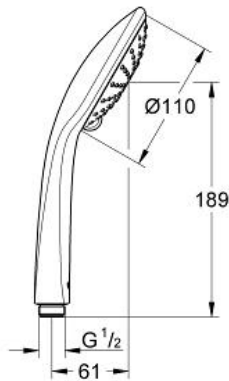

EUPHORIA 110 DUO
Hand shower 2 sprays

MODEL # 27220000

Pure Freude
an Wasser

Product Description:
EUPHORIA 110 DUO
Hand shower 2 sprays

Standard Specification:

Rain, SmartRain

GROHE SprayDimmer (Stepless flow rate reduction)

GROHE StarLight chrome finish

SpeedClean anti-limescale system

Inner WaterGuide for a longer life

Color:

□ 27220000 Chrome