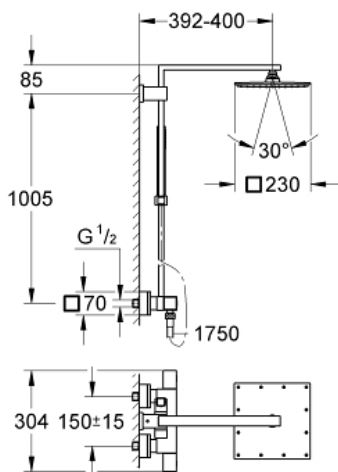

EUPHORIA CUBE SYSTEM 230

Shower system with thermostatic mixer for wall mounting

MODEL # 26087000

Pure Freude
an Wasser

GROHE

Product Description:

EUPHORIA CUBE SYSTEM 230

Shower system with thermostatic mixer for wall mounting

Standard Specification:

shower arm

projection 400 mm

exposed thermostatic shower

with Aquadimmer function

allows change between:

Rainshower Allure head shower (27 479 000)

Rain spray pattern

with ball joint

rotation angle $\pm 15^\circ$

hand shower Euphoria Cube (27 699 000)

adjustable height via gliding element

Silverflex shower hose 1750 mm (28 388 000)

GROHE EcoJoy technology for less water and perfect flow