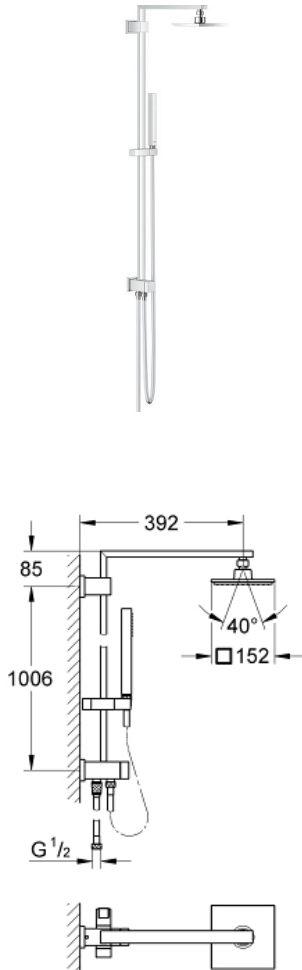

EUPHORIA CUBE SYSTEM 150  
Shower system with diverter for  
wall mounting

MODEL # 27696000

Pure Freude  
an Wasser

GROHE

**Product Description:**  
**EUPHORIA CUBE SYSTEM 150**  
Shower system with diverter  
for wall mounting

**Standard Specification:**

Consisting of:

shower arm  
projection 400 mm  
change between hand and head shower  
by using the diverter  
head shower Euphoria Cube 152 mm x 152 mm  
Rain spray pattern  
with ball joint  
rotation angle  $\pm 20^\circ$   
hand shower Euphoria Cube Stick (27 698 000)  
adjustable height via gliding element  
Silverflex shower hose 1750 mm (28 388 000)  
Silverflex shower hose 800 mm  
connection to water supply with 1/2"-thread of  
the 800 mm shower hose to faucet / wall union  
**GROHE DreamSpray** perfect spray pattern  
**GROHE StarLight** chrome finish  
**SpeedClean** anti-limescale system  
**Twistfree** preventing the hose from twisting  
min.recommended pressure 1 bar  
minimum flow rate 7 l/min.

**min. recommended pressure 1 bar**

**Color:**

□ 27696000 Chrome