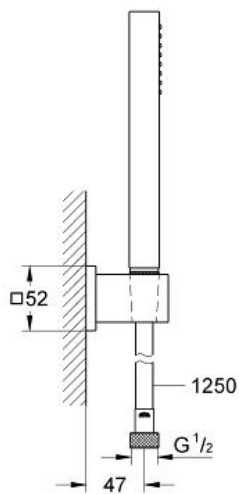

EUPHORIA CUBE STICK  
Wall holder set 1 spray

MODEL # 27703000

Pure Freude  
an Wasser

GROHE

**Product Description:**  
EUPHORIA CUBE STICK  
Wall holder set 1 spray

**Standard Specification:**  
Handshower (27 699 000)  
wall shower holder (27 693 000)  
Silverflex shower hose 1250 mm (28 362)  
**GROHE EcoJoy** 9.5 l/min flow limiter  
**GROHE DreamSpray** perfect spray pattern  
**GROHE StarLight** chrome finish  
**SpeedClean** anti-limescale system  
**Inner WaterGuide** for a longer life  
**Twistfree** preventing the hose from twisting  
min. recommended pressure 1 bar

**Color:**  
□ 27703000 Chrome