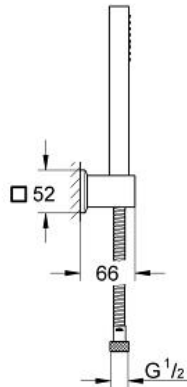

EUPHORIA CUBE+ STICK  
Wall holder set 1 spray

MODEL # 27889000

Pure Freude  
an Wasser

GROHE

**Product Description:**  
EUPHORIA CUBE+ STICK  
Wall holder set 1 spray

**Standard Specification:**  
hand shower, metal (27 888 000)  
wall shower holder (27 706 000)  
metal shower hose 1500 mm (28 417)  
**GROHE EcoJoy** 9.5 l/min flow limiter  
**GROHE DreamSpray** perfect spray pattern  
**GROHE StarLight** chrome finish  
**SpeedClean** anti-limescale system  
**Inner WaterGuide** for a longer life  
**Twistfree** preventing the hose from twisting