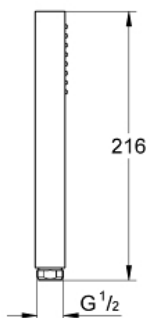

EUPHORIA CUBE STICK

Hand shower 1 spray

MODEL # 27699000

Pure Freude
an Wasser

GROHE

Product Description:
EUPHORIA CUBE STICK
Hand shower 1 spray

Standard Specification:
Normal spray
GROHE EcoJoy 9.5 l/min flow limiter
GROHE DreamSpray perfect spray pattern
GROHE StarLight chrome finish
SpeedClean anti-limescale system
Inner WaterGuide for a longer life
Universal Mounting System. Fits all
standard shower hoses