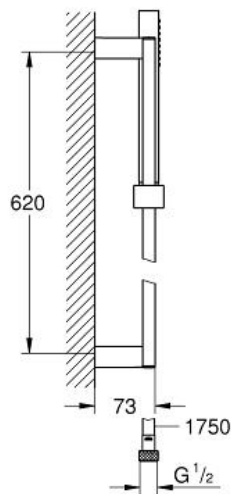

EUPHORIA CUBE+ STICK  
Shower rail set 1 spray

MODEL # 27891000

Pure Freude  
an Wasser

GROHE

**Product Description:**  
EUPHORIA CUBE+ STICK  
Shower rail set 1 spray

**Standard Specification:**  
hand shower, metal (27 888 000)  
shower rail 600 mm (27 892 000)  
metal shower hose 1750 mm (28 025 000)  
**GROHE EcoJoy** 9.5 l/min flow limiter  
**GROHE DreamSpray** perfect spray pattern  
**GROHE StarLight** chrome finish  
**SpeedClean** anti-limescale system  
**Inner WaterGuide** for a longer life  
**Twistfree** preventing the hose from twisting