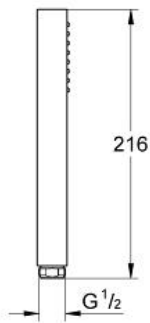

EUPHORIA CUBE+ STICK  
Hand shower 1 spray

MODEL # 27888000

Pure Freude  
an Wasser

**GROHE**

**Product Description:**  
EUPHORIA CUBE+ STICK  
Hand shower 1 spray

**Standard Specification:**

Normal spray  
metal

**GROHE EcoJoy** 9.5 l/min flow limiter

**GROHE DreamSpray** perfect spray pattern

**GROHE StarLight** chrome finish

**SpeedClean** anti-limescale system

**Inner WaterGuide** for a longer life  
Universal Mounting System. Fits all  
standard shower hoses