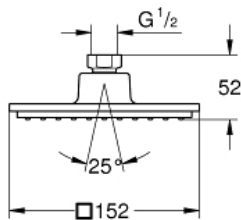

EUPHORIA CUBE 150
Head shower 1 spray
MODEL # 27705000

Pure Freude
an Wasser

Product Description:
EUPHORIA CUBE 150
Head shower 1 spray

Standard Specification:

Rain
152 x 152 mm
ball-joint
rotation angle $\pm 12^\circ$
connection thread 1/2"
GROHE EcoJoy 9.5 l/min flow limiter
GROHE DreamSpray perfect spray pattern
GROHE StarLight chrome finish
SpeedClean anti-limescale system
Inner WaterGuide for a longer life
min. recommended pressure 1 bar